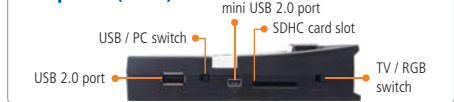

left panel (base)