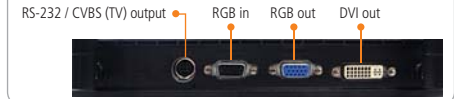

* AVerVision Flash Plug-in for Mac is available for download at presentation.aver.com/download-center

rear panel (base)